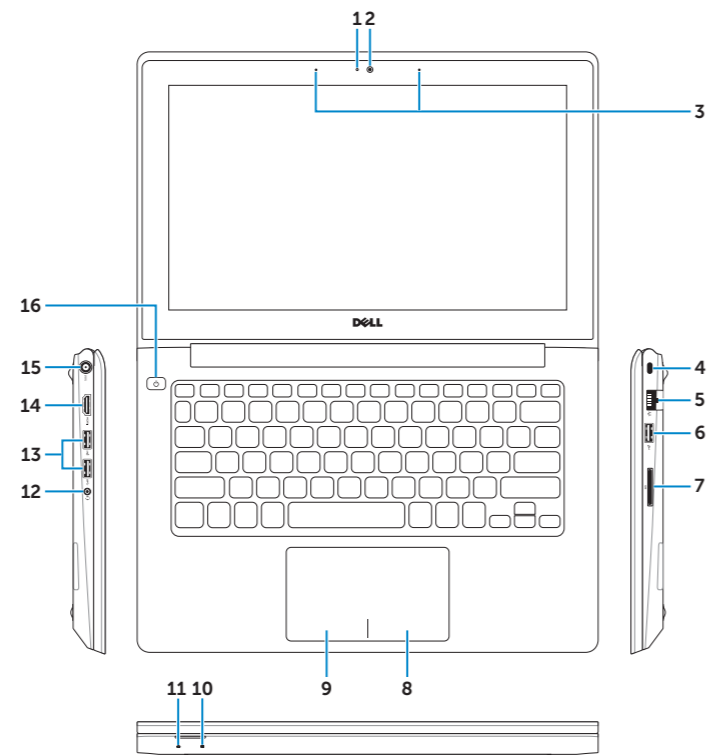

Fitur | Funciones

1. Camera-status light
2. Camera
3. Digital microphones (2)
4. Security-cable slot
5. Network port
6. USB 2.0 port
7. Media-card reader
8. Right-click area
9. Left-click area
10. Hard-drive activity light